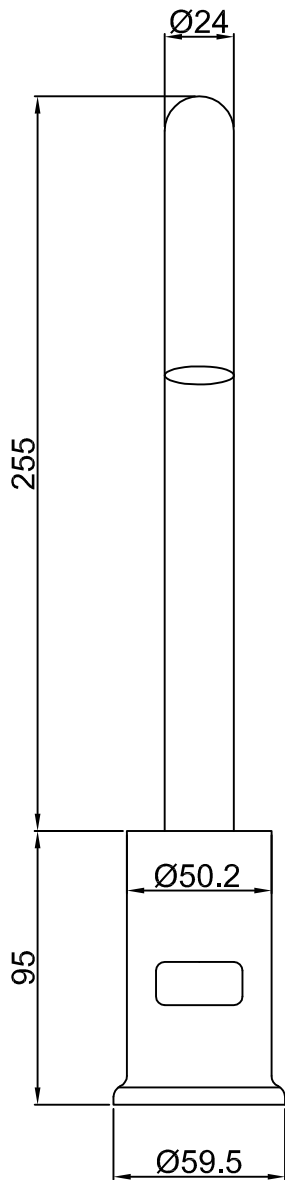

MARVEL

AUTOMATIC FAUCET MF-113